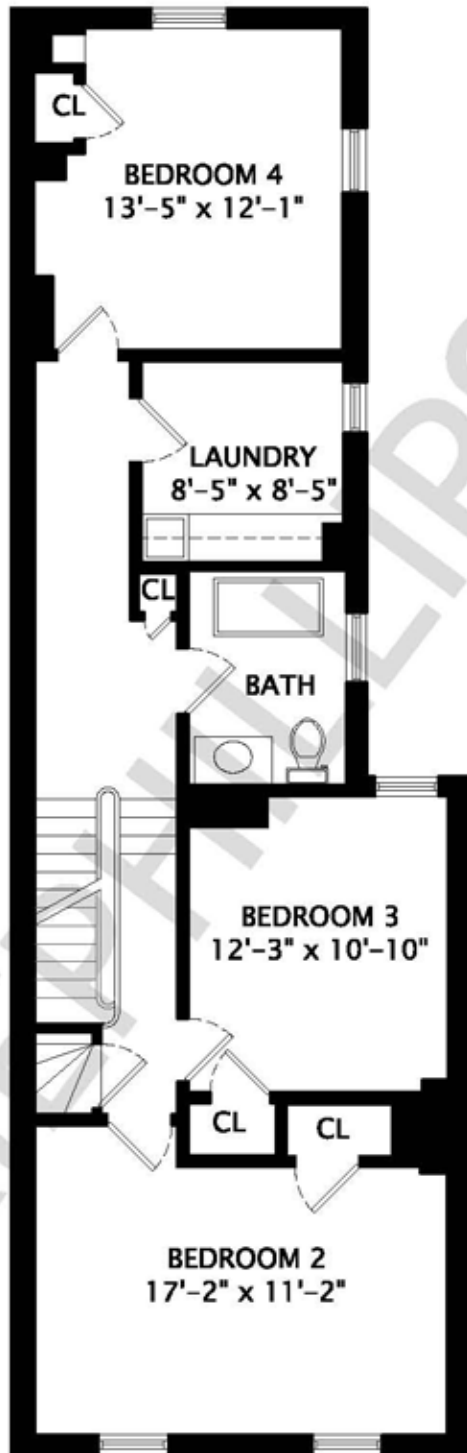

2125 PINE STREET

FIRST FLOOR

3,420 S.F.

SECOND FLOOR

THIRD FLOOR

FOURTH FLOOR

LAURIEDPHILLIPS.COM

BASEMENT  
57'-8" x 17'-1"

BASEMENT

2125 PINE STREET