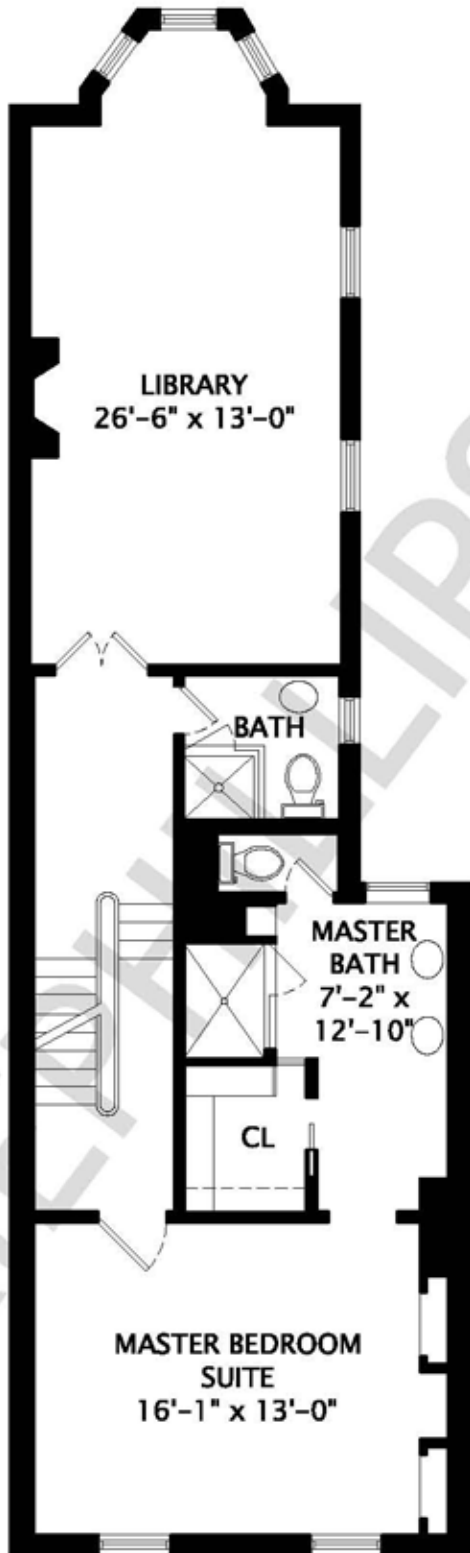

2125 PINE STREET

FIRST FLOOR

3,420 S.F.

SECOND FLOOR

THIRD FLOOR

FOURTH FLOOR

LAURIEDPHILLIPS.COM

BASEMENT  
57'-8" x 17'-1"

BASEMENT

2125 PINE STREET