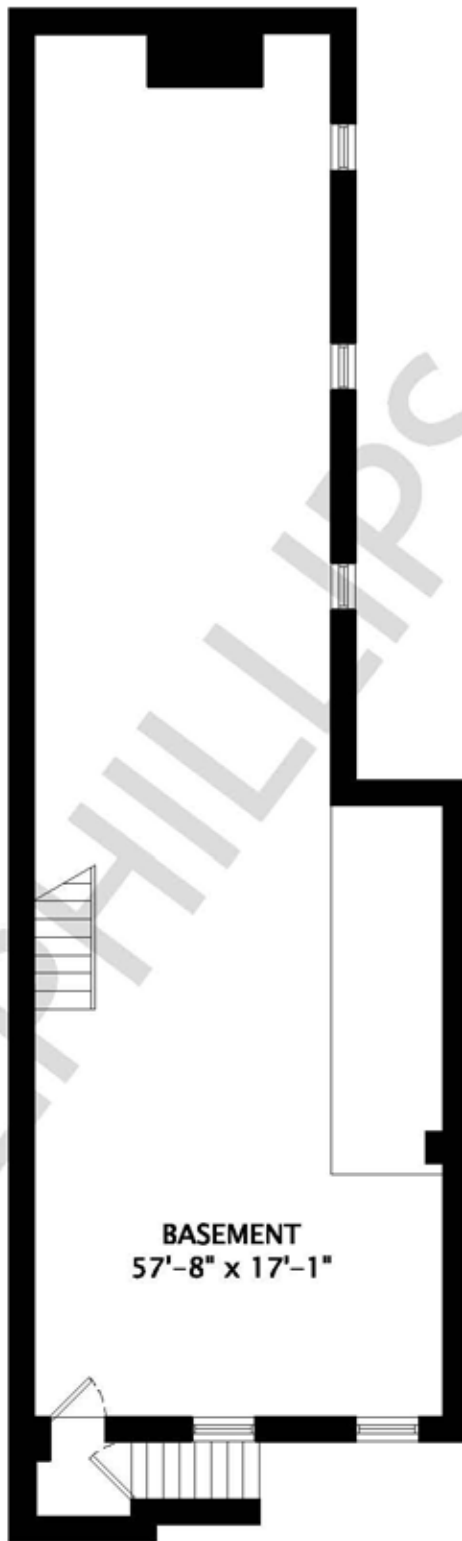

2125 PINE STREET

FIRST FLOOR

3,420 S.F.

SECOND FLOOR

THIRD FLOOR

FOURTH FLOOR

LAURIEDPHILLIPS.COM

BASEMENT  
57'-8" x 17'-1"

BASEMENT

2125 PINE STREET