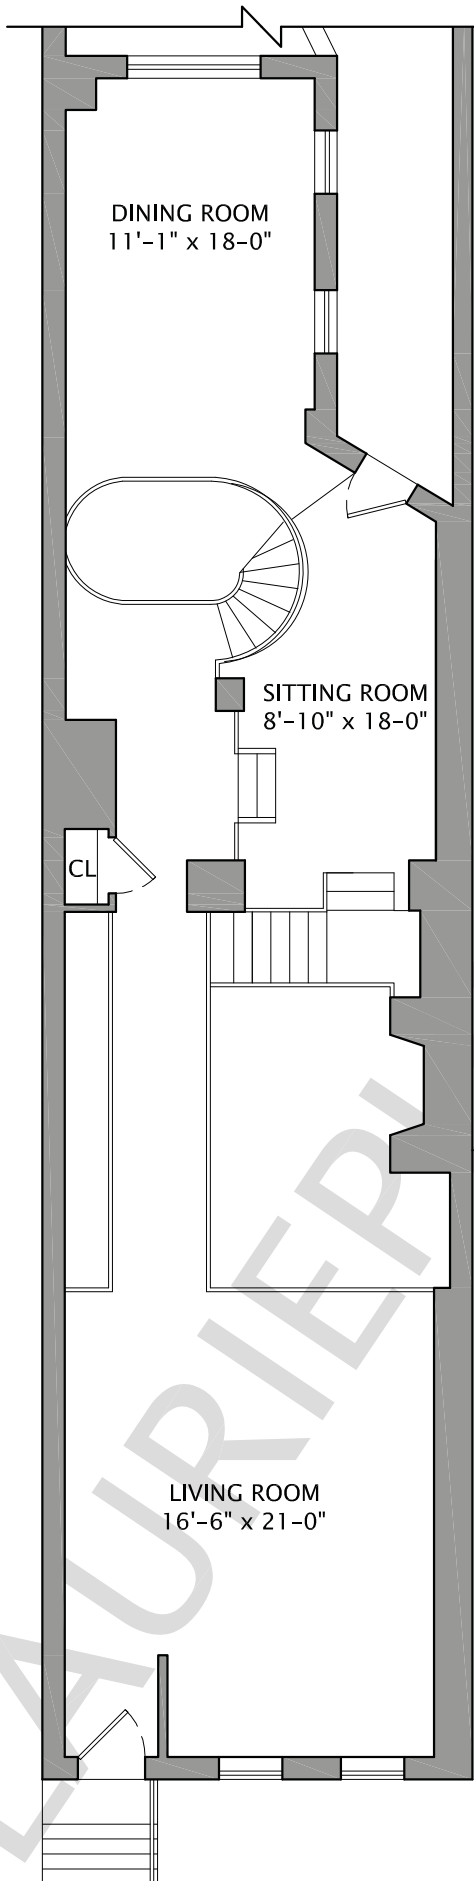

LAURIEPHILIPS.COM

BEDROOM
10'-8" x 13'-2"

CL

BATH

MECH

FAMILY ROOM
22'-9" x 16'-2"

CL

BEDROOM
15'-0" x 15'-11"