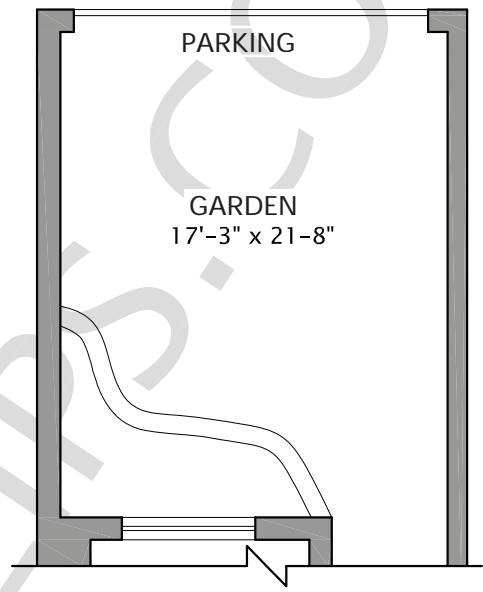

LAURIEPHILIPS.COM

BEDROOM
10'-8" x 13'-2"

CL

BATH

MECH

FAMILY ROOM
22'-9" x 16'-2"

CL

BEDROOM
15'-0" x 15'-11"