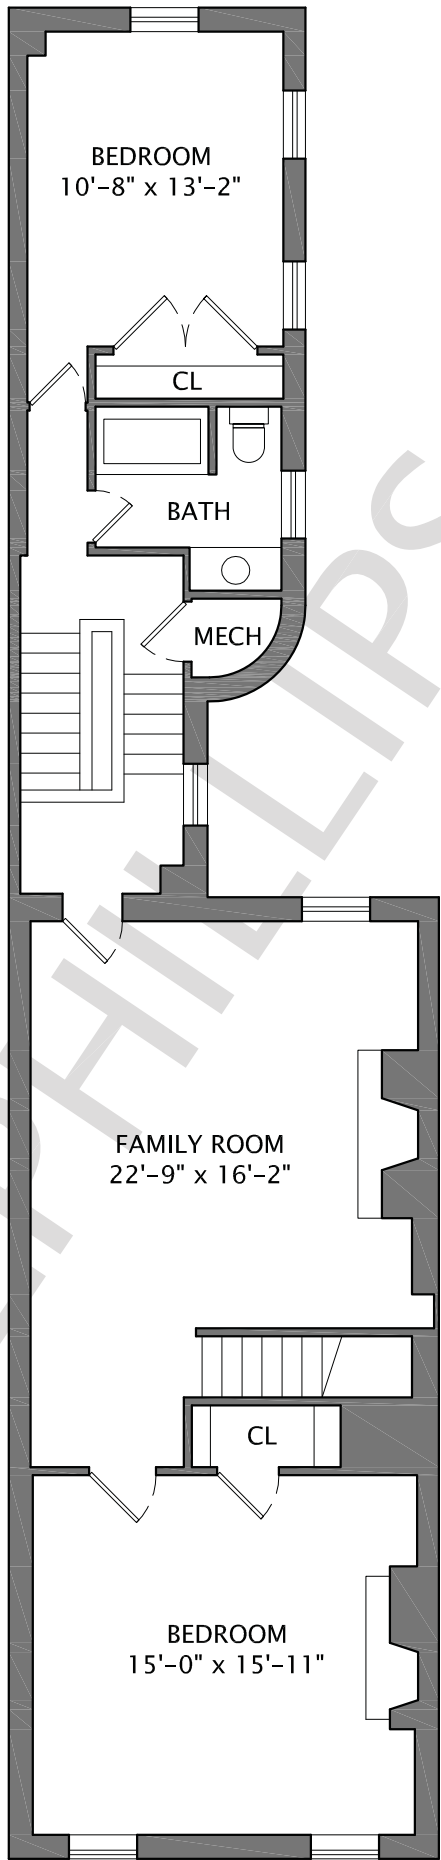

LAURIEPHILIPS.COM

BEDROOM
10'-8" x 13'-2"

CL

BATH

MECH

FAMILY ROOM
22'-9" x 16'-2"

CL

BEDROOM
15'-0" x 15'-11"