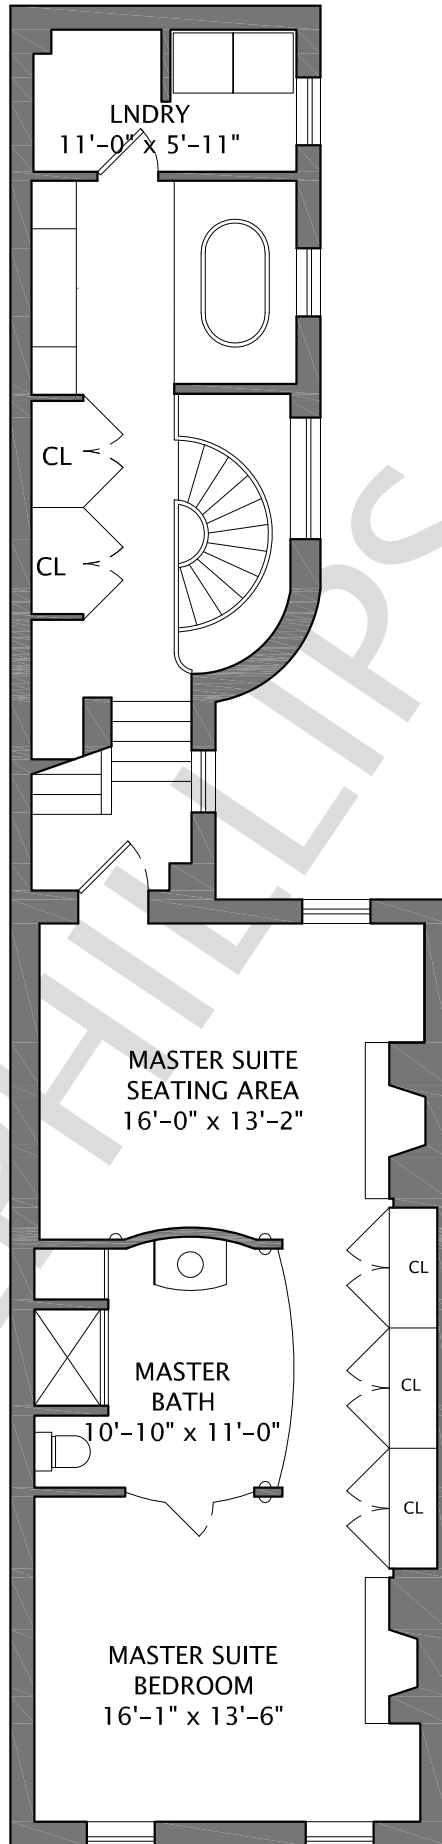

LAURIEPHILIPS.COM

BEDROOM
10'-8" x 13'-2"

CL

BATH

MECH

FAMILY ROOM
22'-9" x 16'-2"

CL

BEDROOM
15'-0" x 15'-11"