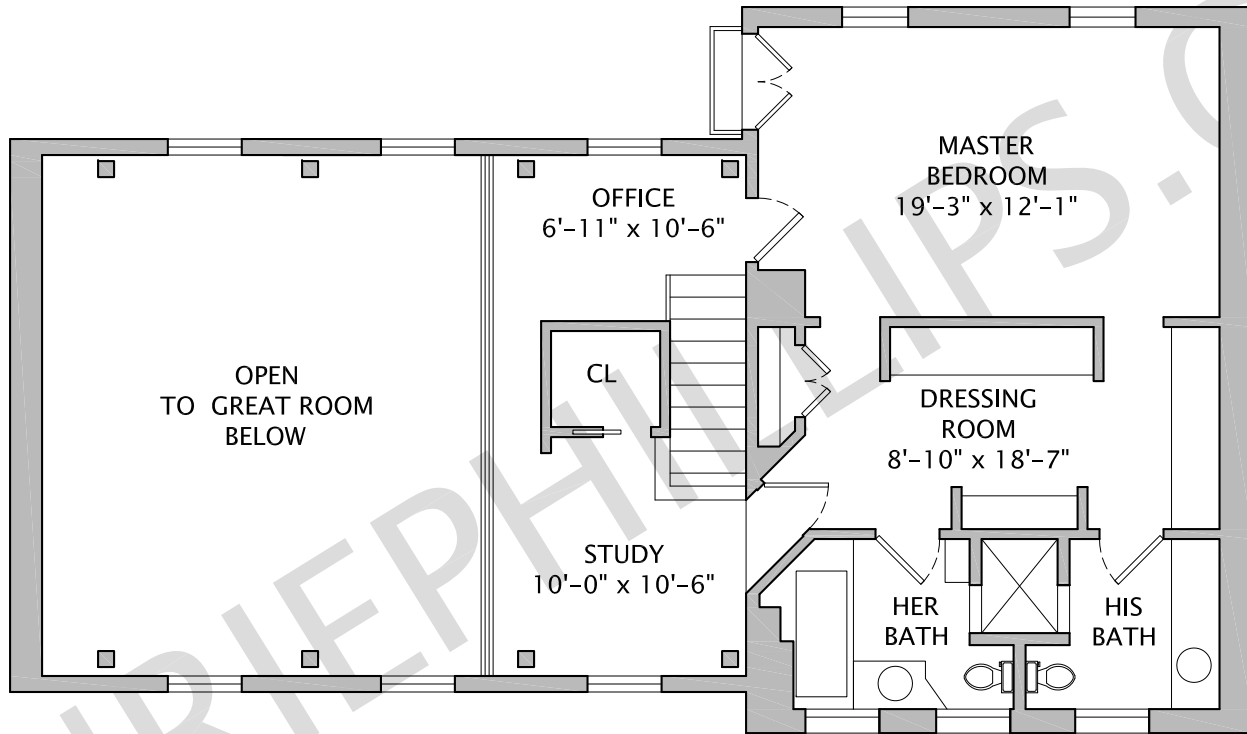

GARDEN
50'-9" x 19'-3"

BEDROOM
11'-0" x 11'-4"

MECH

2 CAR GARAGE
19'-3" x 19'-9"

GARDEN ROOM
12'-10" x 12'-10"

CL

LAUNDRY
10'-11" x 9'-4"

BATH

ENTRY

BEDROOM
10'-10" x 12'-7"

CL

CL

COURTYARD/PARKING
18'-0" x 18'-8"

BATH

CL

LAURIEPHOTOGRAPHY.COM