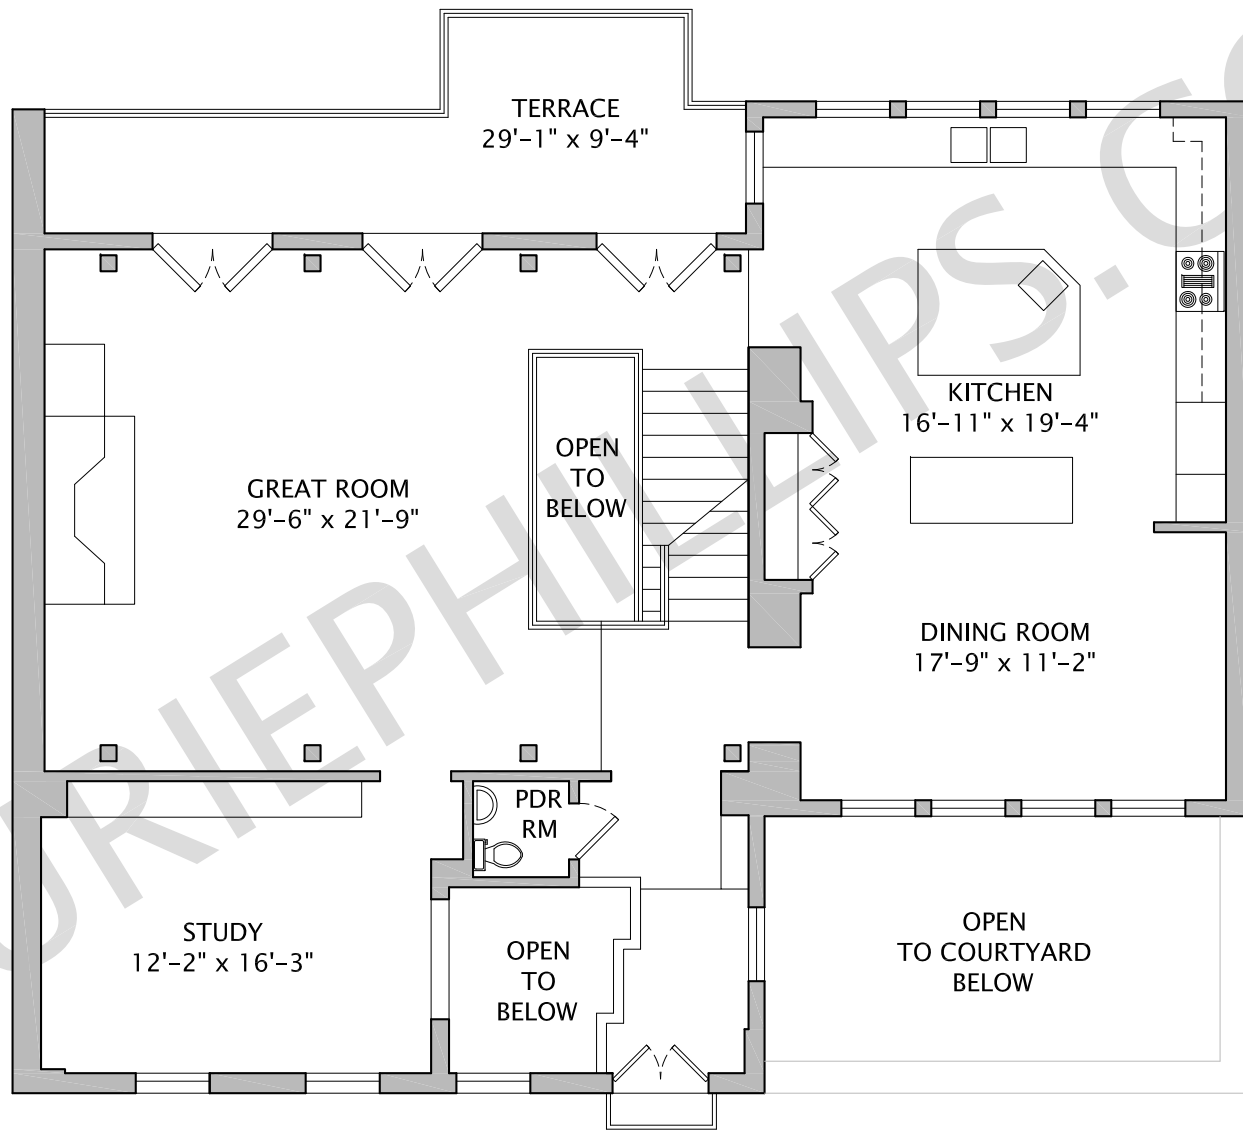

GARDEN
50'-9" x 19'-3"

BEDROOM
11'-0" x 11'-4"

MECH

2 CAR GARAGE
19'-3" x 19'-9"

GARDEN ROOM
12'-10" x 12'-10"

CL

LAUNDRY
10'-11" x 9'-4"

BATH

ENTRY

BEDROOM
10'-10" x 12'-7"

CL

CL

COURTYARD/PARKING
18'-0" x 18'-8"

BATH

CL

LAURIEPHOTOGRAPHY.COM