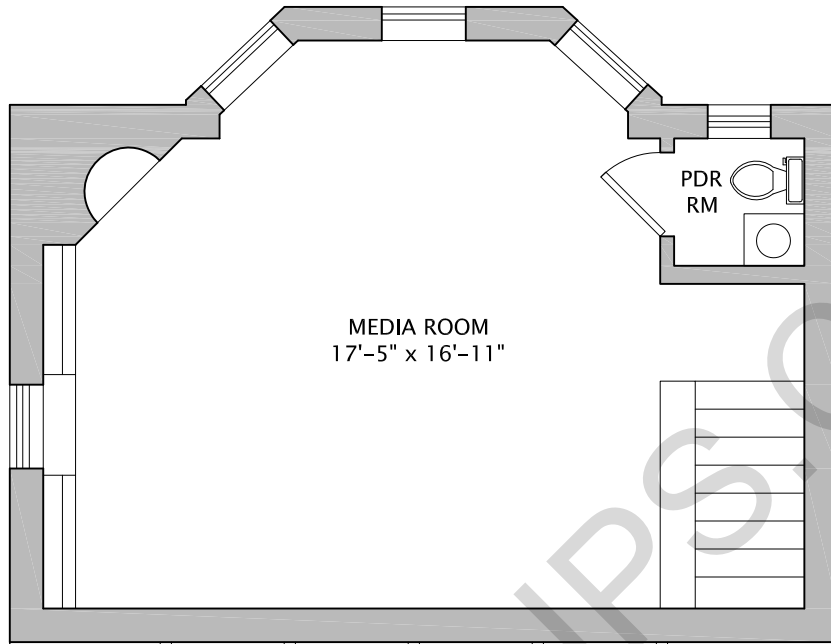

Floor plan measurements are approximate and are for illustrative purposes only. While we do not doubt the floor plan's accuracy, we make no guarantee, warranty or representation as to the accuracy and completeness of the floor plan. You or your advisors should conduct a careful, independent investigation of the property to determine to your satisfaction as to the suitability of the property for your space requirements.

MEDIA ROOM
17'-5" x 16'-11"

PDR
RM

SOLARIUM

Floor plan measurements are approximate and are for illustrative purposes only. While we do not doubt the floor plan's accuracy, we make no guarantee, warranty or representation as to the accuracy and completeness of the floor plan. You or your advisors should conduct a careful, independent investigation of the property to determine to your satisfaction as to the suitability of the property for your space requirements.